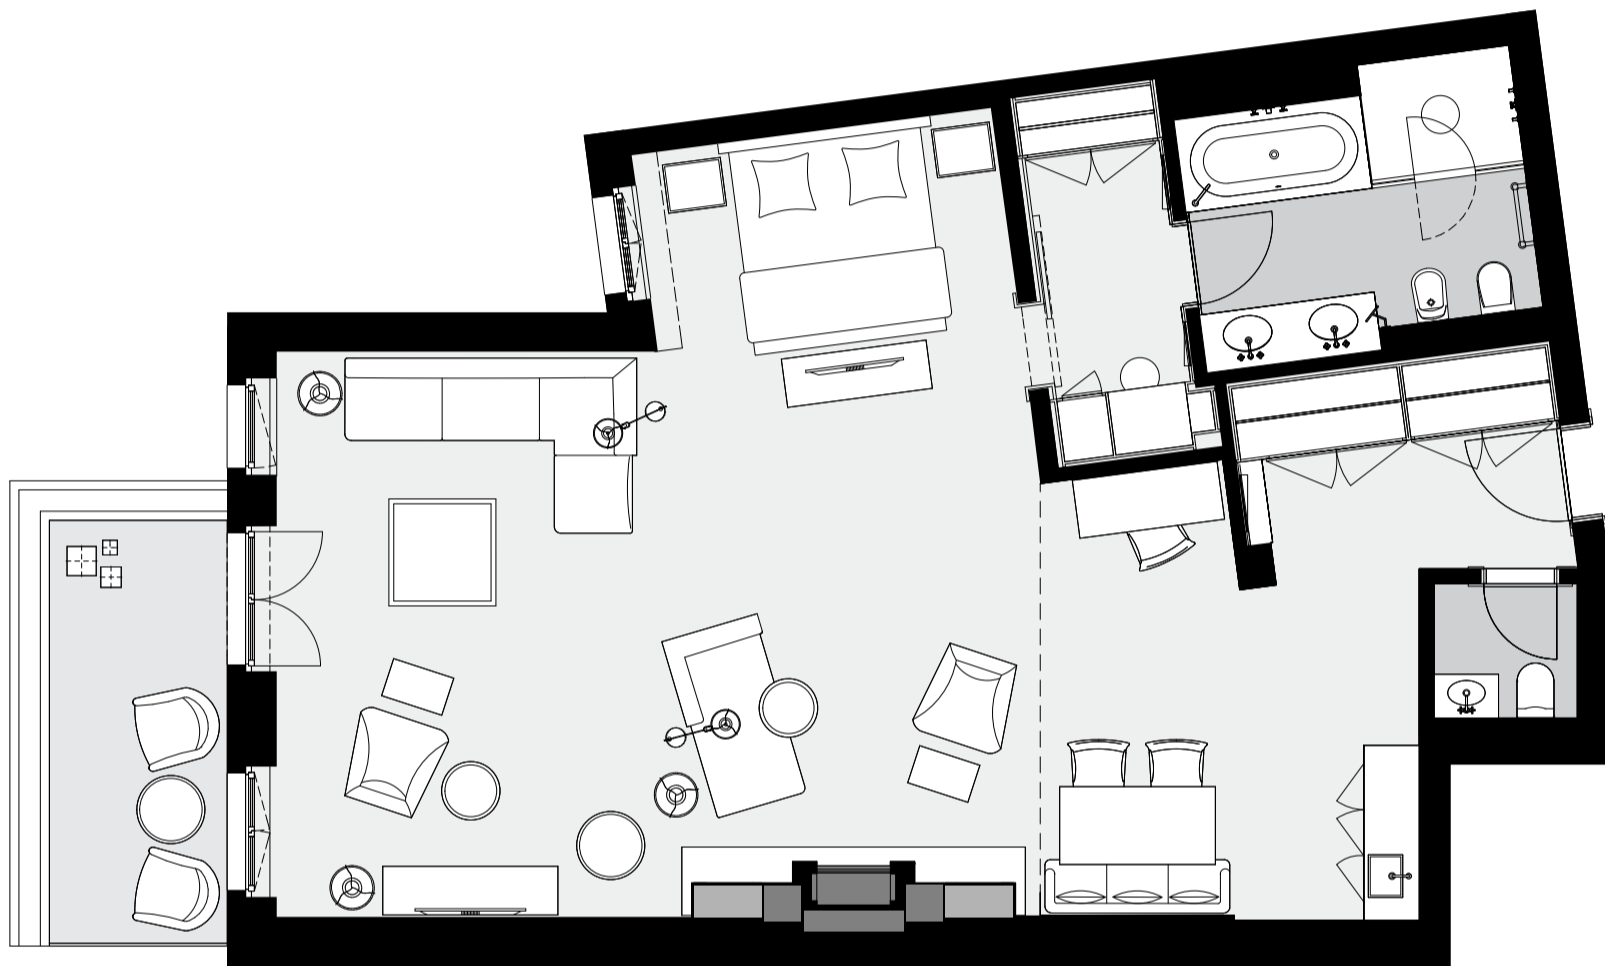

GRAND LUXE SUITE

*Please note, the interior design and the floorplan may differ between rooms.

Total - 98 sq m / 1,055 sq ft

thealpinagstaad.ch

Alpinastrasse 23 3780 Gstaad, Switzerland
T.+ 41 33 888 98 88 | reservations@thealpinagstaad.ch