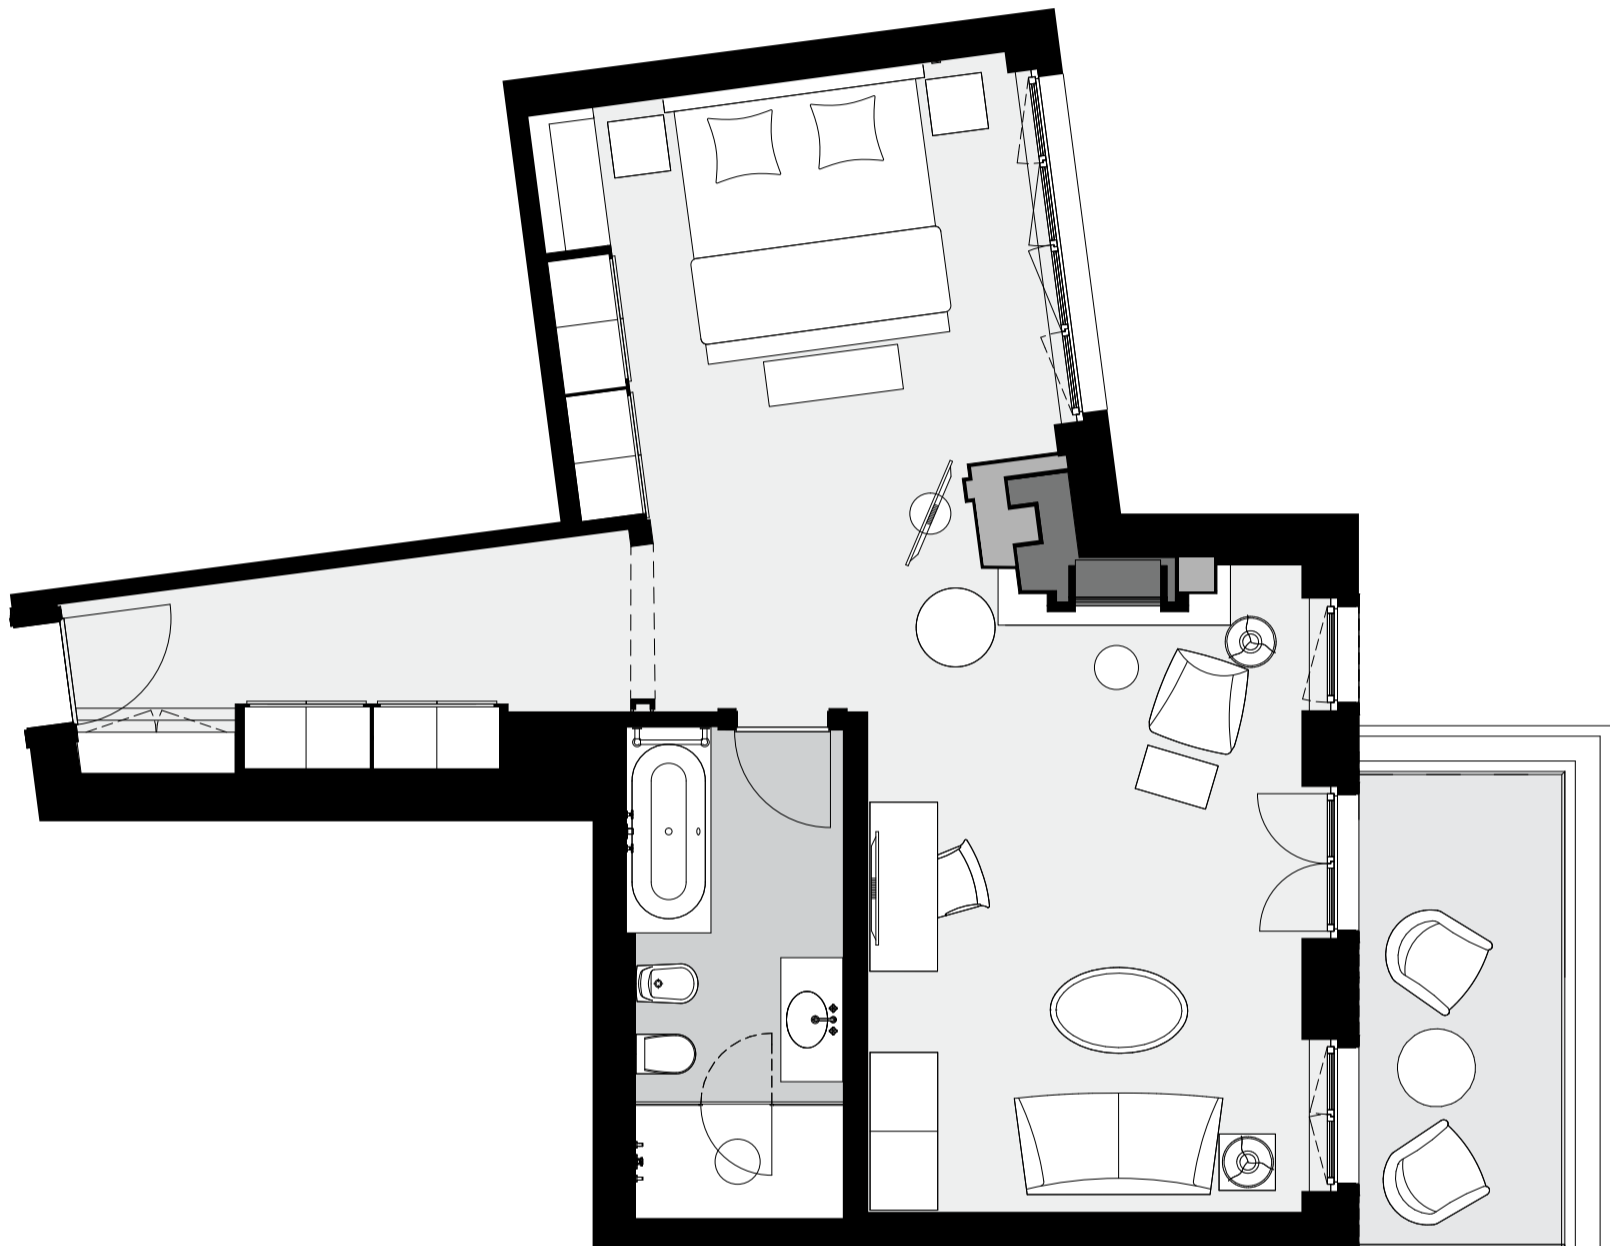

# JUNIOR SUITE

\*Please note, the interior design and the floorplan may differ between rooms.

Total - 63 sq m / 678 sq ft

[thealpinagstaad.ch](http://thealpinagstaad.ch)

Alpinastrasse 23 3780 Gstaad, Switzerland  
T.+ 41 33 888 98 88 | [reservations@thealpinagstaad.ch](mailto:reservations@thealpinagstaad.ch)