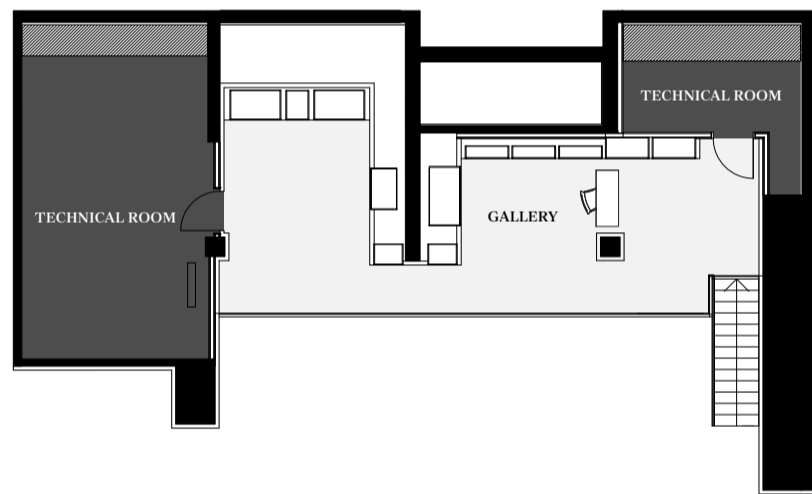

PENTHOUSE RESIDENCE

5TH FLOOR

Schoenried View

Gstaad View

Total - 520 sq m / 5,600 sq ft

thealpinagstaad.ch

Alpinastrasse 23 3780 Gstaad, Switzerland
T.+ 41 33 888 98 88 | reservations@thealpinagstaad.ch

PENTHOUSE RESIDENCE

6TH FLOOR

Schoenried View

Gstaad View

Total - 520 sq m / 5,600 sq ft

thealpinagstaad.ch

Alpinastrasse 23 3780 Gstaad, Switzerland
T.+ 41 33 888 98 88 | reservations@thealpinagstaad.ch