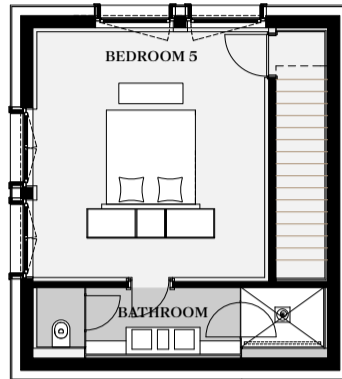

PENTHOUSE RESIDENCE

6TH FLOOR

Schoenried View

Gstaad View

Total - 520 sq m / 5,600 sq ft

thealpinagstaad.ch

Alpinastrasse 23 3780 Gstaad, Switzerland
T.+ 41 33 888 98 88 | reservations@thealpinagstaad.ch