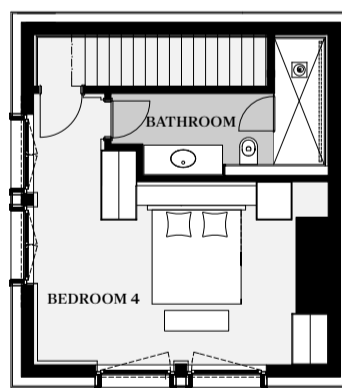

PENTHOUSE RESIDENCE

6TH FLOOR

Schoenried View

Gstaad View

Total - 520 sq m / 5,600 sq ft

thealpinagstaad.ch

Alpinastrasse 23 3780 Gstaad, Switzerland
T.+ 41 33 888 98 88 | reservations@thealpinagstaad.ch