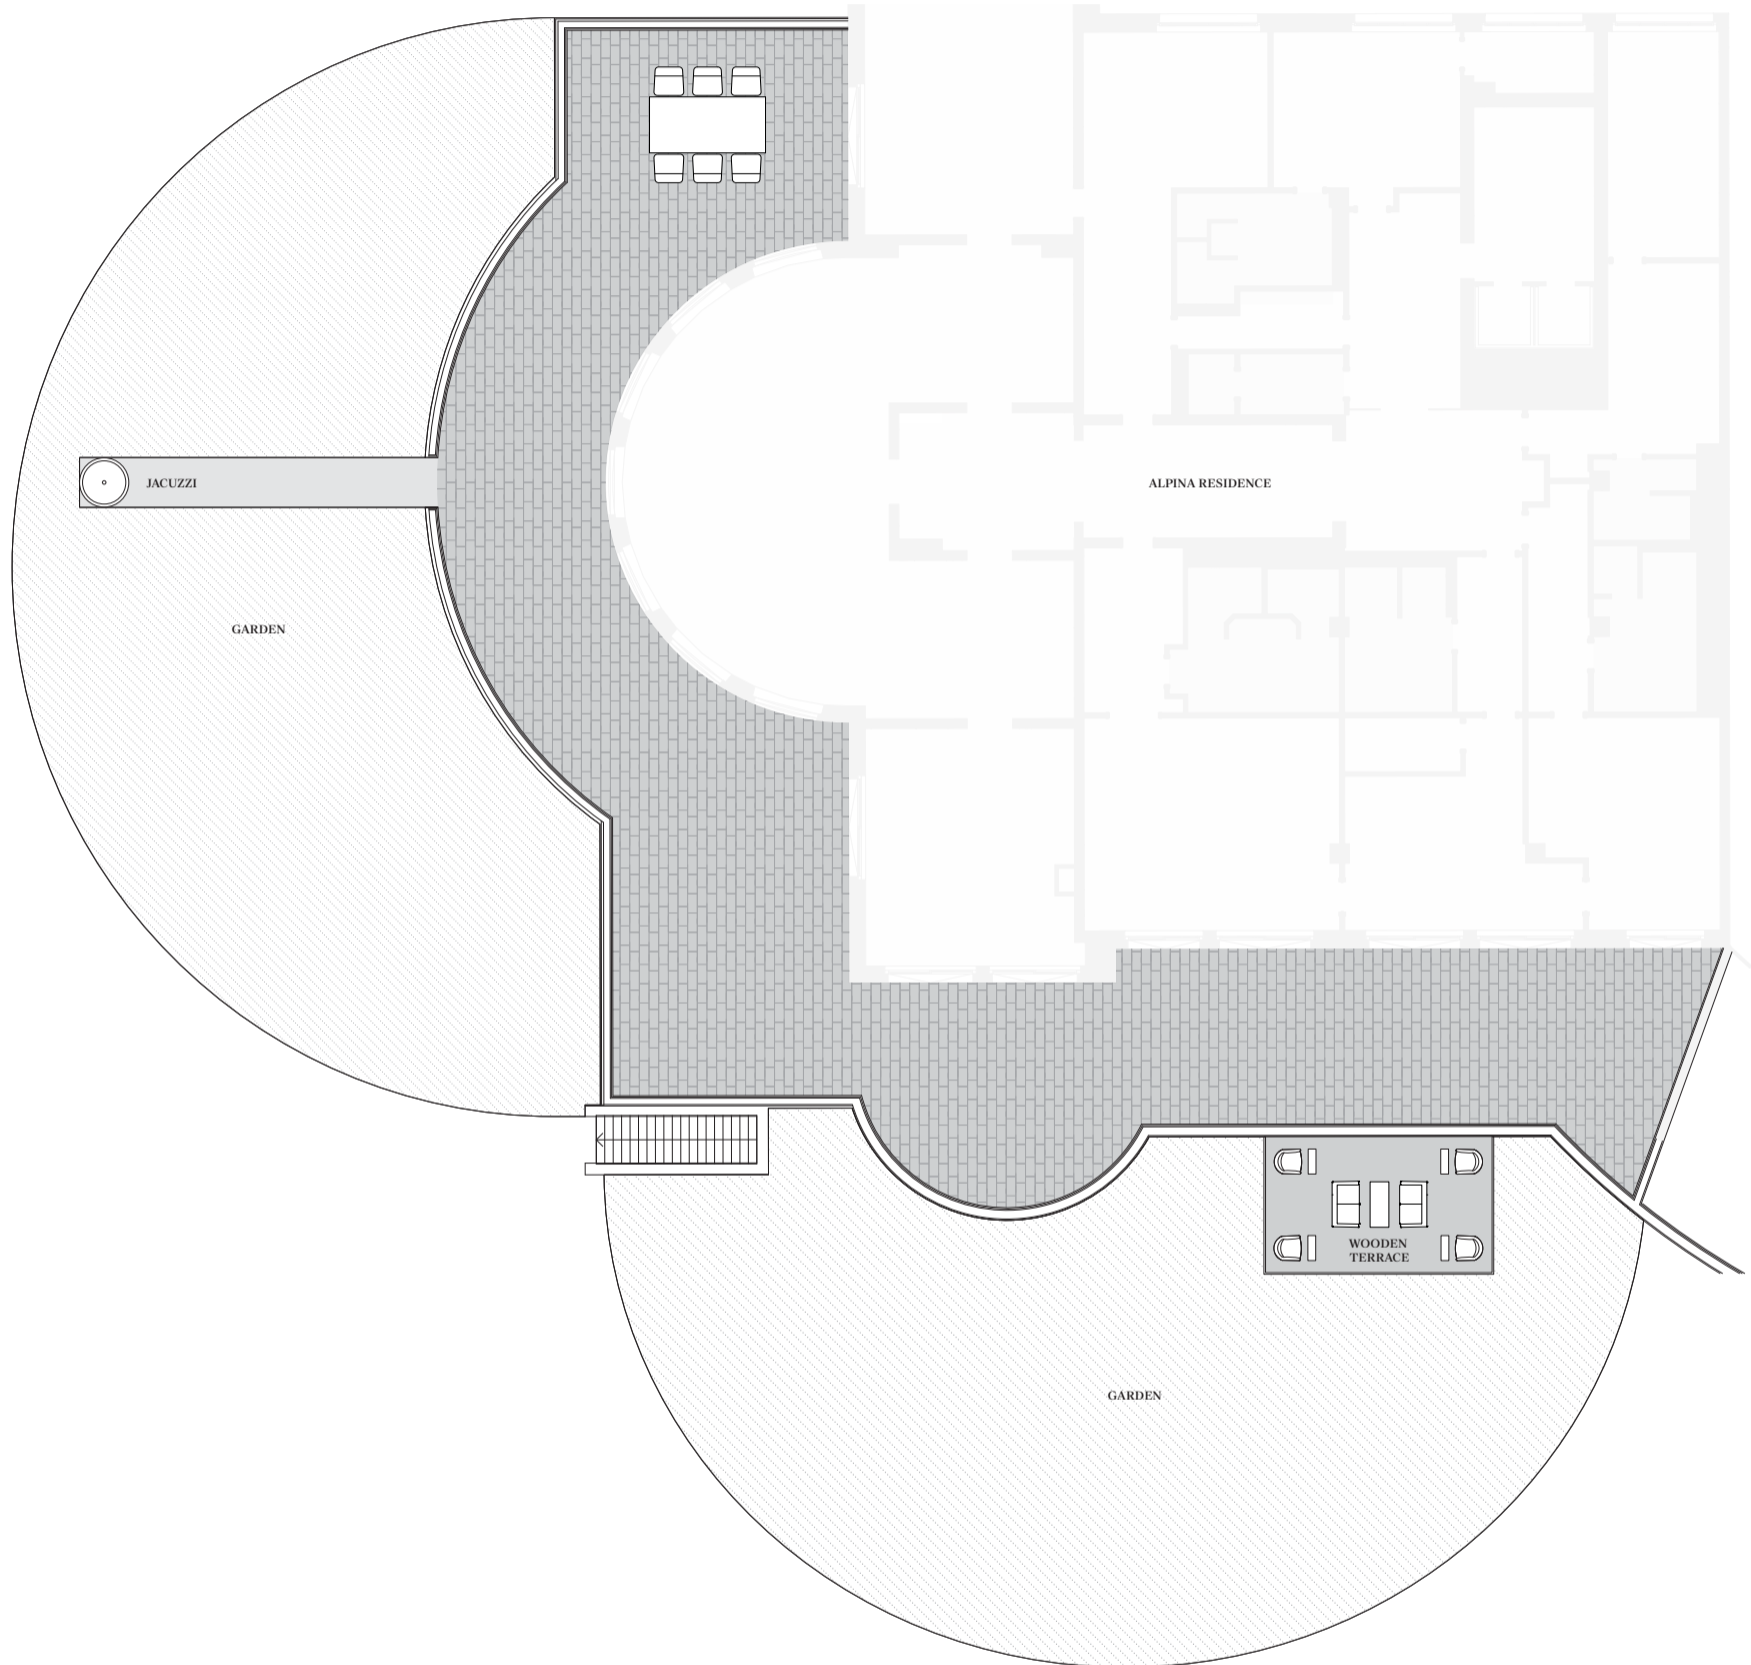

THE ALPINA RESIDENCE

GROUND FLOOR - GARDEN PLAN

Schoenried View

Gstaad View

thealpinagstaad.ch

Alpinastrasse 23 3780 Gstaad, Switzerland
T.+ 41 33 888 98 88 | reservations@thealpinagstaad.ch